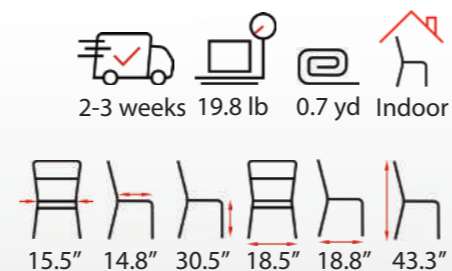

Bernie B

This Bernie Bar Stools are commercial-grade and designed to last and look great in your restaurant. These barstools are made of the highest quality materials and are perfect for restaurants desiring a modern or mid-century design. The Bernie restaurant barstools will instantly transform your dining room style or any other modern commercial space with their charm and contemporary elements.

Bernie BP

Bernie BPS

Bernie BPS Cane