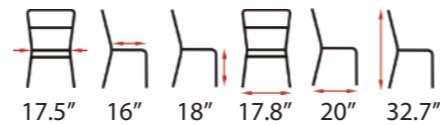

Visit us at **BESEATING.com**  [info@beseating.com](mailto:info@beseating.com)  201-885-1222

Color options

Upholstery options

Material: Beech or Oak

28 days

13.2 lb

Indoor

Add a comfortable yet simple seating solution to your dining area with this Barry European dining chair! This restaurant chair is perfect for any dining establishment. The design of this wood side chair especially the high quality solid wood base style will add a contemporary look and create an amazing atmosphere in your dining space.