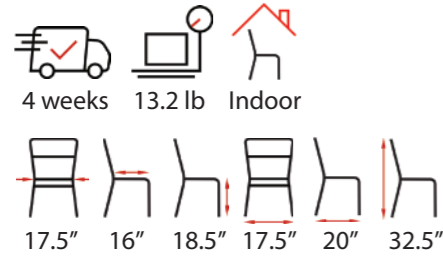

Brazil cane

Material:
Beech or Oak

Color
options

Upholstery
options

This BRAZIL cane back dining chair will instantly upgrade the style of your dining room or other modern living space. Elegantly designed and expertly crafted, BESEATINGs new Cane Collection is the answer to all of your furniture dreams.