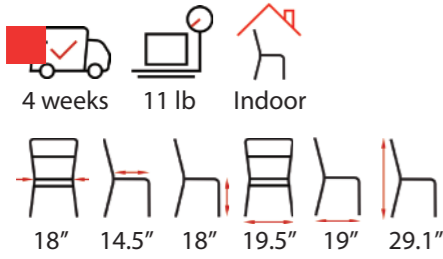

# Nixon

Material:  
Beech or Oak

Color  
options

Upholstery  
options

This platinum quality commercial use side chair is a striking dining chair with a wide seat and feature backrest makes it both comfortable to sit in and attractive to look at. This Nixon Commercial chair is constructed of top-grade, hand-selected European beech or oak wood, which makes this chair extremely durable and long-lasting.