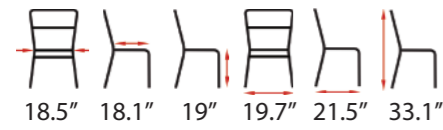

# Diana

Material:  
Beech or Oak

Color  
options

Upholstery  
options

201-885-1222

2-3 weeks 22.1 lb 1.4 yd Indoor

info@beseating.com

Visit us at **Beseating.com**