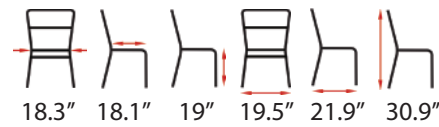

Visit us at **BESEATING.com** ✉ info@beseating.com ☎ 201-885-1222

This contemporary armchair is designed to add a classy touch to the interiors of hotels and restaurants and will fit within many different design schemes. The seat and back feature a plush layer of high-density foam covered with durable, rich vinyl upholstery. or fabric.